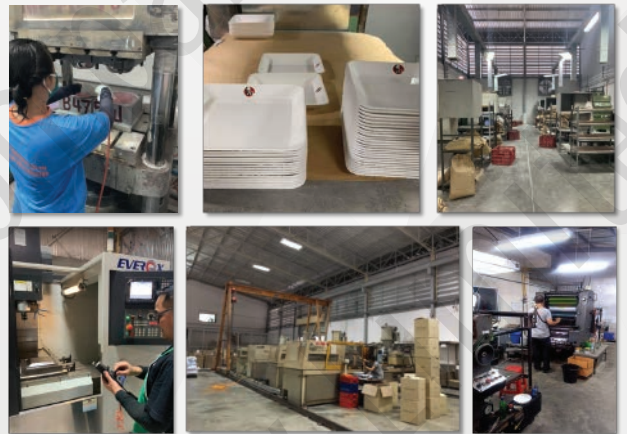

We are here to satisfy our customers with the best products we could offer with a fair price, so we can grow together as a partner.

เราต้องการที่จะยืนเคียงข้างและเติบโตไปพร้อมกับลูกค้าด้วยมาตรฐานสินค้าและบริการที่เป็นเลิศ ในราคาที่เหมาะสมเพื่อให้ลูกค้าพึงพอใจและประทับใจ อีกทั้งยังสามารถแข่งขันในธุรกิจของลูกค้าได้เป็นอย่างดี”